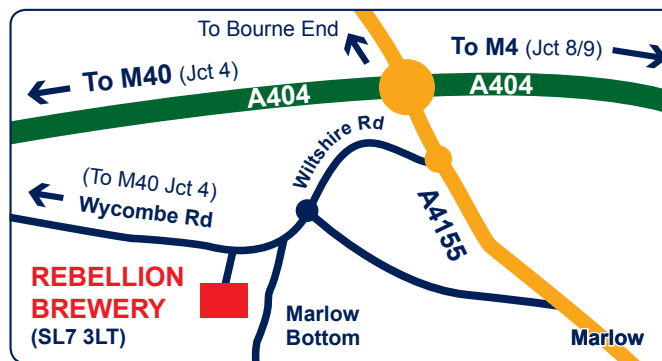

Membership Number:

HOW TO FIND US:

Rebellion Brewery

Membership Club

Drink Rebellion at home fresh from the brewery

01628 476594

2200 members can't be wrong!

www.rebellionbeer.co.uk